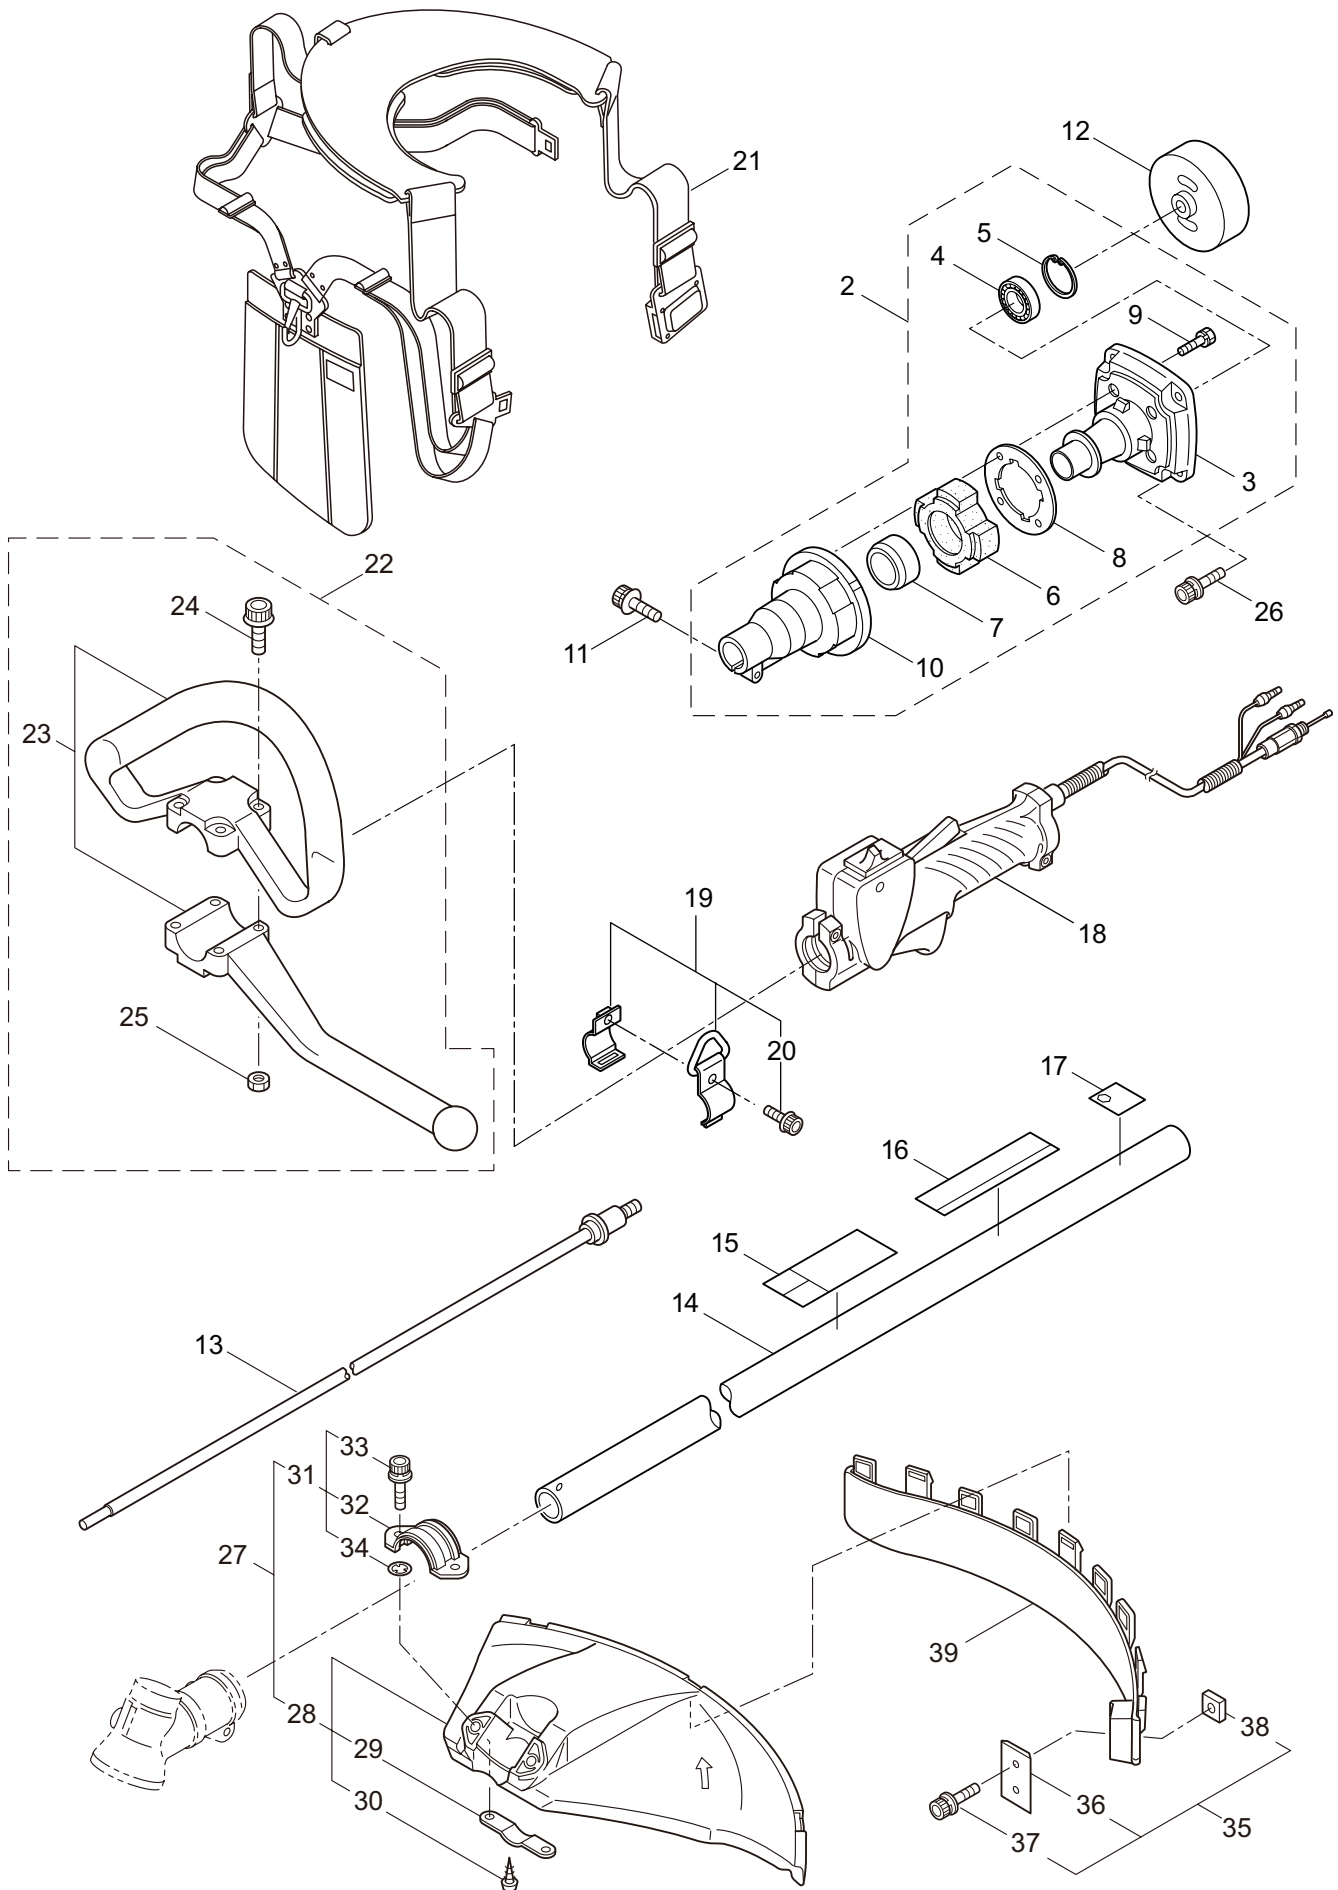

## CONTENTS

1. MAIN BODY .....	1 ~ 2
2. GEARCASE.....	3 ~ 4
3. ENGINE.....	5 ~ 8
4. CARBURETOR, FUEL TANK .....	9 ~ 12
5. ACCESSORIES .....	13 ~ 14

2014. 11.

P/N 523499-1

1. BC5020RS-01  
MAIN BODY

Ref. No.	Part No.	Part Name	Q'ty	Remarks
1-1	364120	BC5020RS-01	1	
1-2	222543	Clutch Case Ass'y	1	Incl.3-10
1-3	222544	Bearing Case	1	
1-4	012649	Bearing	1	#6201ZZ
1-5	016732	Snap Ring	1	#32
1-6	217045	Buffer (A)	1	
1-7	217046	Buffer (B)	1	
1-8	217047	Washer	1	
1-9	092033	Screw	4	M5x15
1-10	222370	Driveshaft Tube Adapter	1	
1-11	217134	Bolt	1	M6x30
1-12	222546	Clutch Drum	1	
1-13	222522	Driveshaft Ass'y	1	
1-14	224129	Driveshaft Tube	1	
1-15	223188	Label	1	
1-16	229386	Label	1	BC5020RS
1-17	228207	Label	1	
1-18	231143	Throttle Trigger	1	
1-19	231883	Hanging Bracket Ass'y	1	Incl.20
1-20	261762	Cap Screw	1	M5x14
1-21	228086	Hanging Strap Ass'y	1	
1-22	232104	Loop Handle Ass'y	1	Incl.23-25
1-23	226462	Loop Handle	1	
1-24	215608	Cap Screw	4	M5x30x16
1-25	081027	Nut	4	M5
1-26	219113	Cap Screw	4	M6x20
1-27	232092	Safety Cover Ass'y	1	Incl.28-34
1-28	231262	Safety Cover Ass'y	1	Incl.29,30
1-29	223180	Threaded Bracket	1	
1-30	221580	Screw	1	4x8
1-31	232093	Bracket Ass'y	1	Incl.32-34
1-32	223179	Bracket	1	
1-33	220632	Cap Screw	2	M6x30
1-34	231704	Washer	2	6x13xt1.0
1-35	231882	String Cutter Ass'y	1	Incl.36-38
1-36	230747	String Cutter	1	
1-37	261250	Cap Screw	1	M5x20
1-38	228325	Nut	1	
1-39	230748	Cover Extention	1	

2. BC5020RS-01  
GEARCASE

Ref. No.	Part No.	Part Name	Q'ty	Remarks
2-1	234837	Gearcase Ass'y	1	Incl.2-18
2-2	232850	Gearcase	1	
2-3	234109	Bolt	1	M8x8
2-4	217134	Bolt	1	M6x30
2-5	234349	Gear Set	1	
2-6	014490	Bearing	1	#6000
2-7	106933	Bearing	1	#6000Z
2-8	014210	Snap Ring	1	#10
2-9	054676	Snap Ring	1	#26
2-10	014490	Bearing	1	#6000
2-11	012544	Bearing	1	#6202
2-12	012380	Snap Ring	1	#35
2-13	232049	Oil Seal	1	D21355
2-14	232322	Bracket A Ass'y	1	
2-15	232052	Bracket B	1	
2-16	230849	Stabilizer	1	
2-17	232920	Nut	1	M10x1.25
2-18	217135	Bolt	1	M6x10