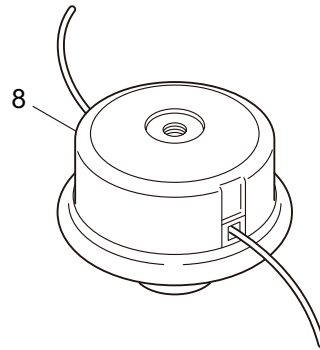

5. BC5020RS-01
ACCESSORIES

Ref. No.	Part No.	Part Name	Q'ty	Remarks
5-1	228008	Box Spanner	1	
5-2	054756	Double-ended Wrench	1	10x13
5-3	212300	Lever Handle	1	6X100L
5-4	219432	Wrench	1	4mm
5-5	219433	Wrench	1	5mm
5-6	220534	Blade Cover	1	
5-7	227910	3-Teeth Blade	1	
5-8	234860	Nylon Head (L) 5	1	
5-9	233234	Instruction Manual	1	GB/ES/PT
5-10	233326	Instruction Manual	1	FR/IT/DE
5-11	523499	Parts List	1	BC5020RS-01