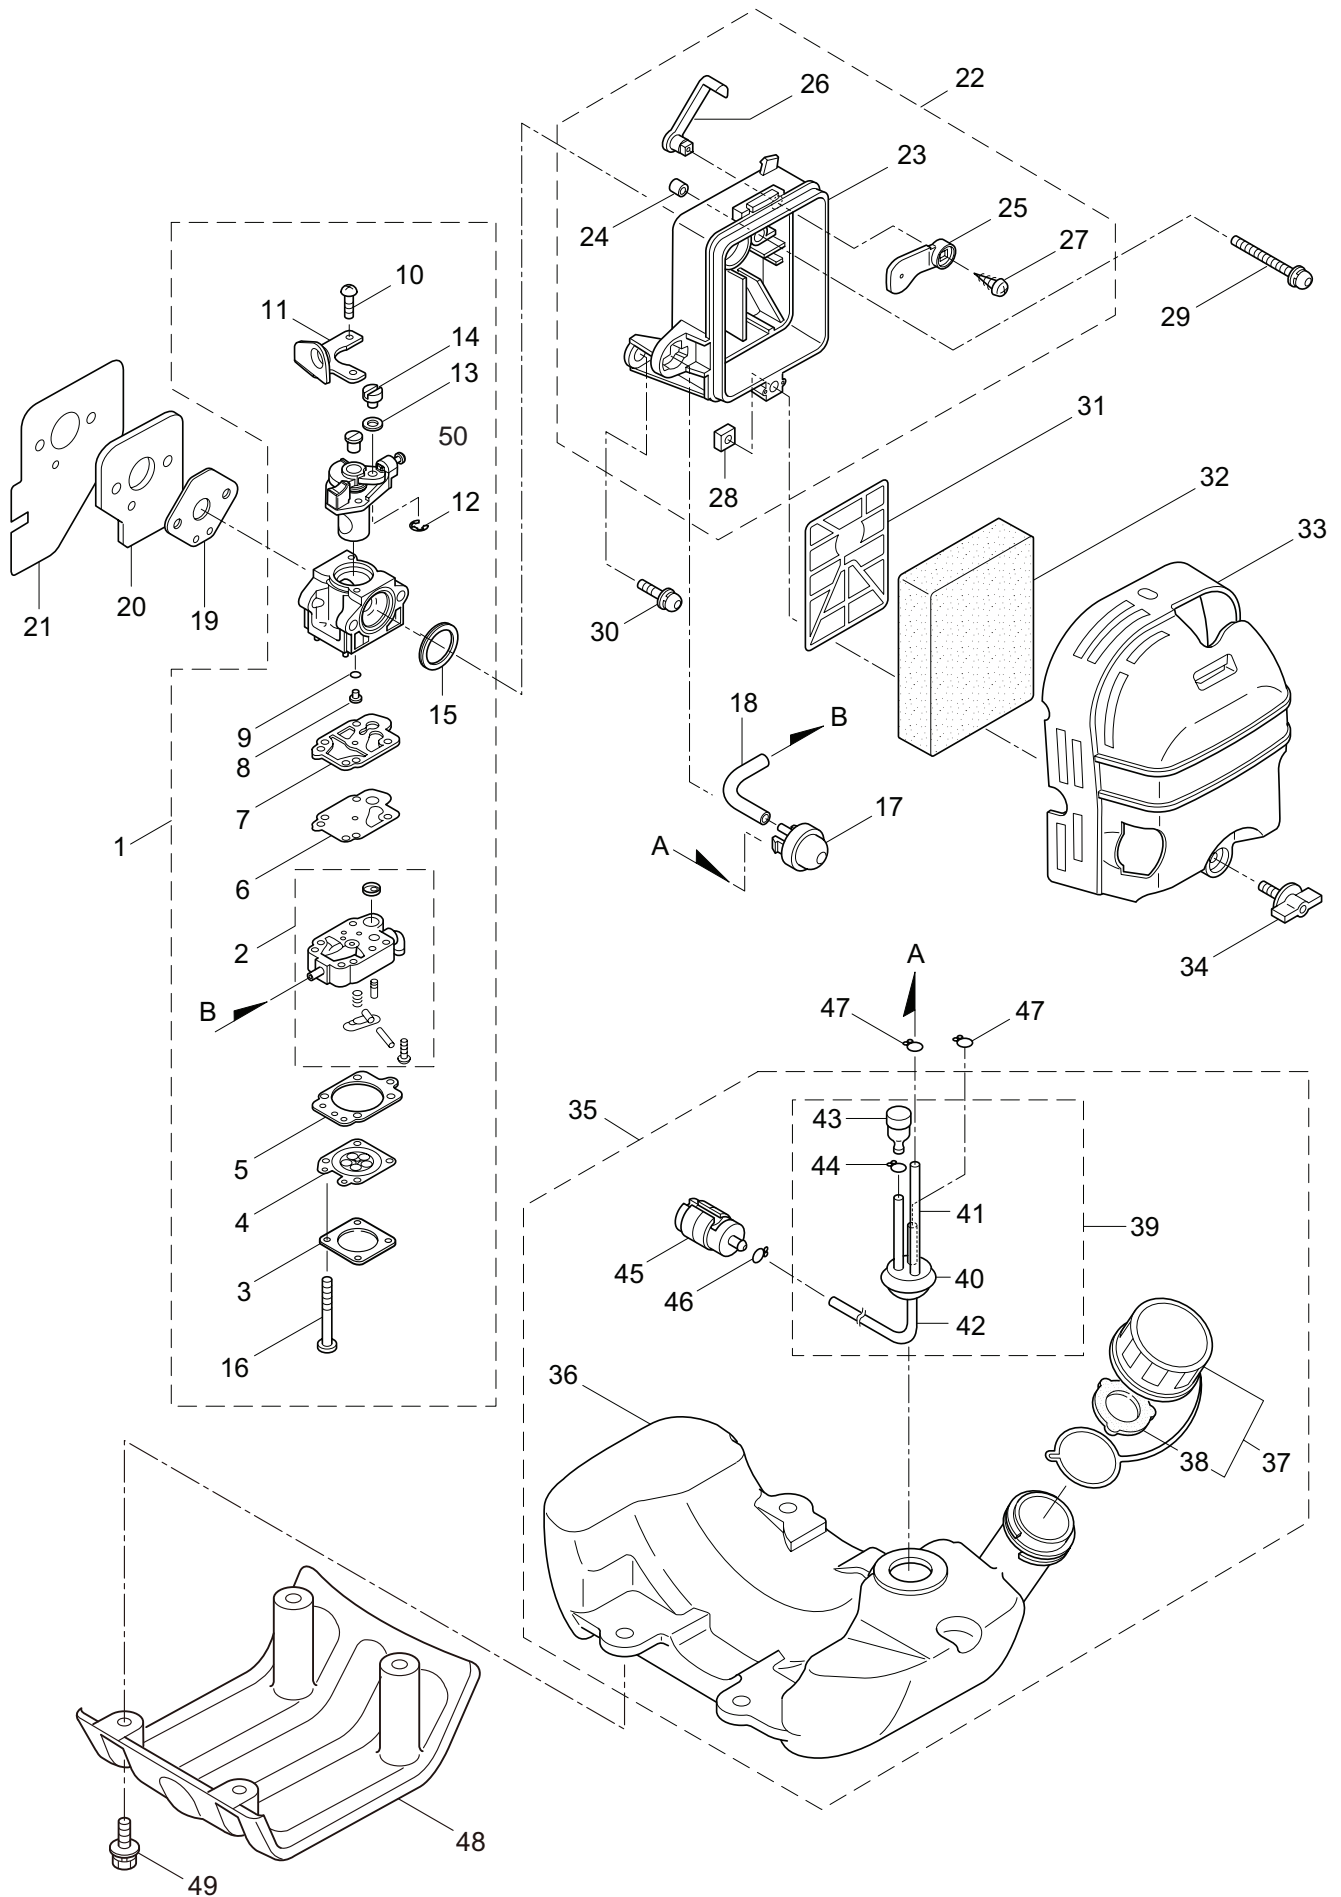

4. BC5020RS-01
CARBURETOR, FUEL TANK

Ref. No.	Part No.	Part Name	Q'ty	Remarks
4-46	261117	Clip	1	
4-47	261117	Clip	2	
4-48	285757	Stand	1	
4-49	281714	Cap Screw	4	M5x20
4-50	8712678	Throttle valve