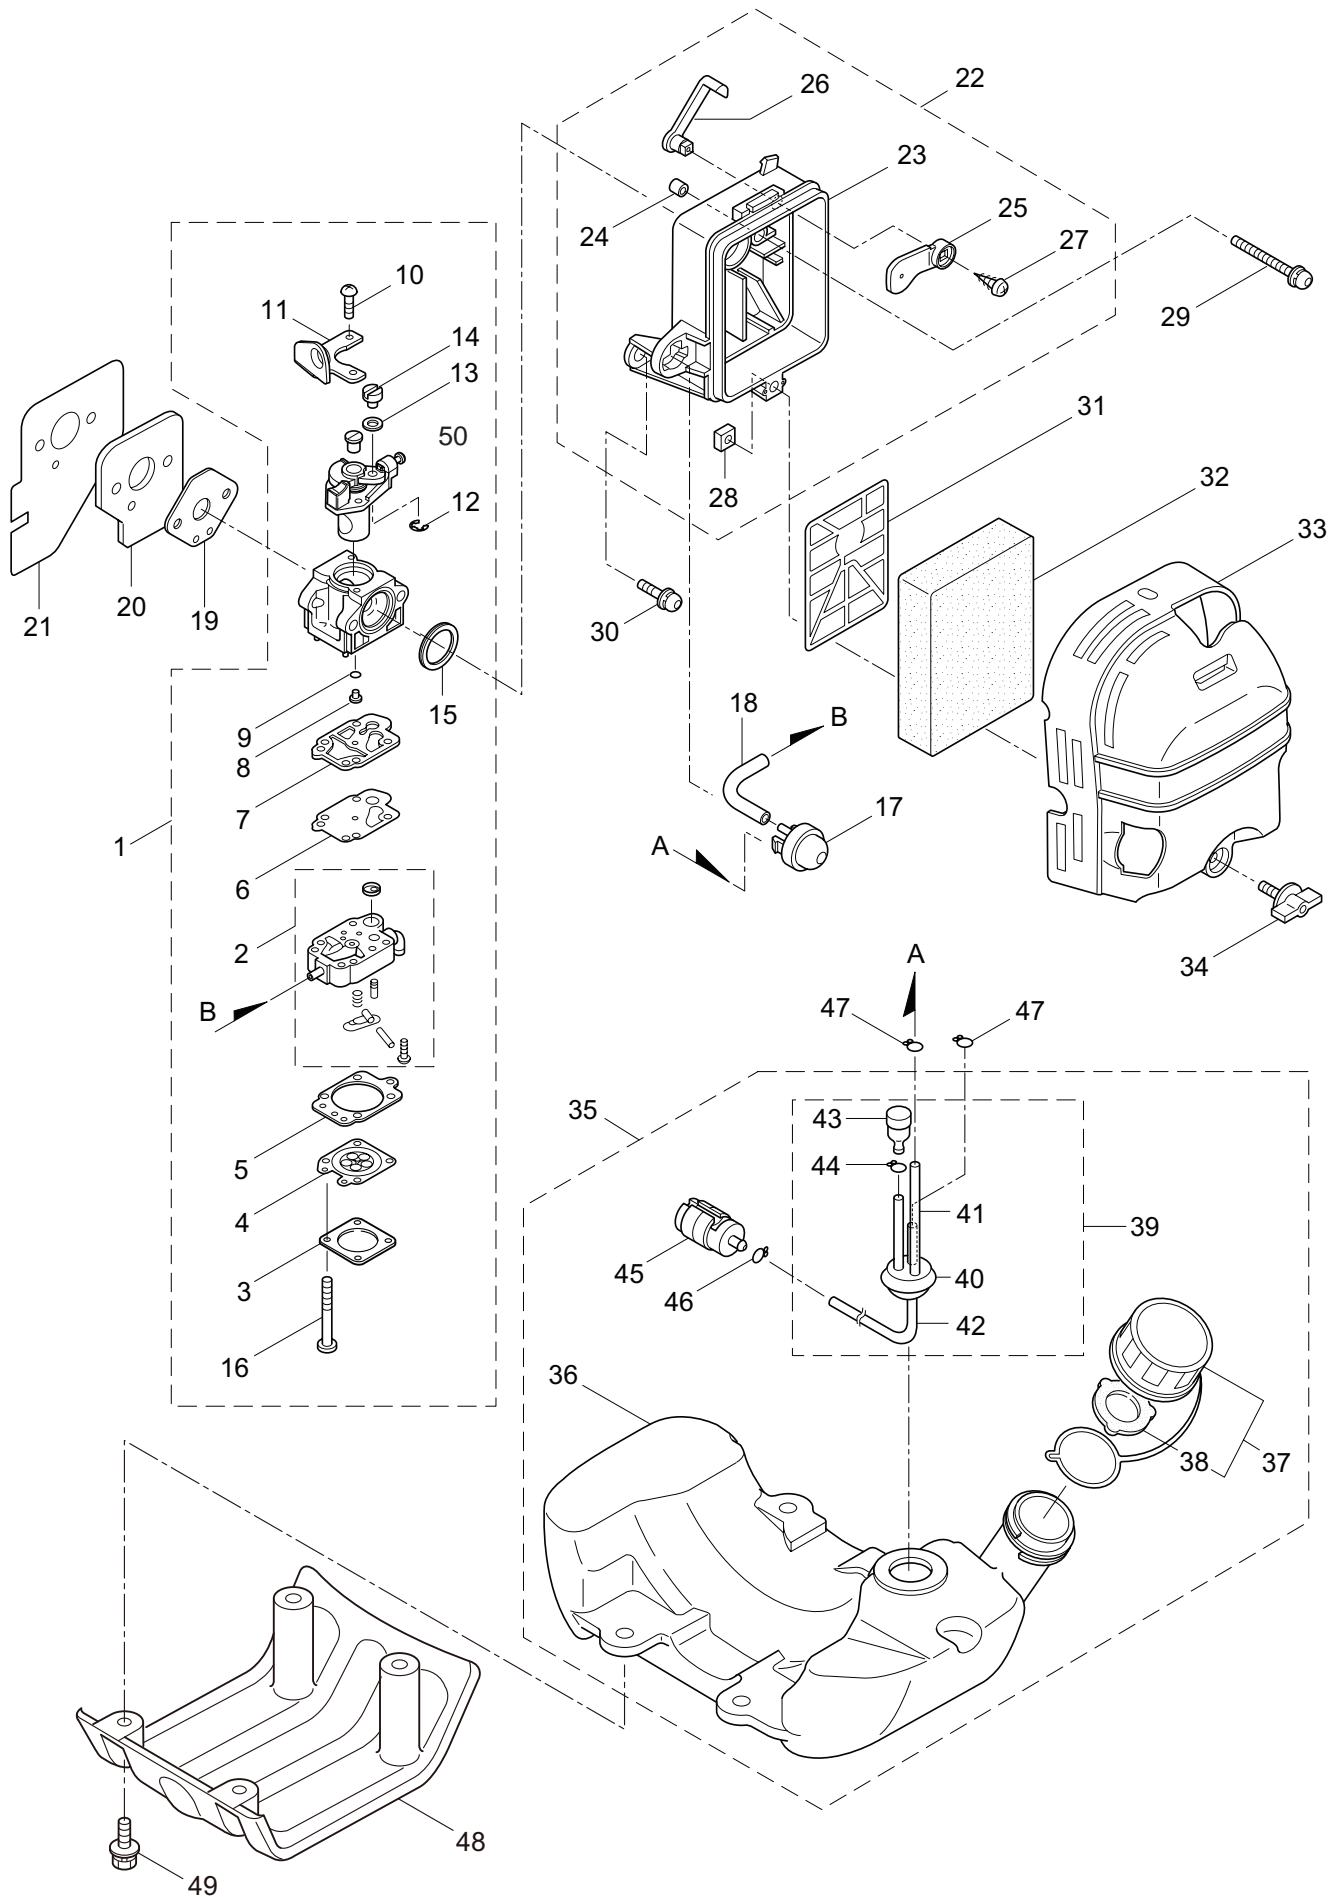

4. BC5020RS-01
CARBURETOR, FUEL TANK

Ref. No.	Part No.	Part Name	Q'ty	Remarks
4-1	284109	Carburetor Ass'y	1	Incl.2-16 New gasket required
4-2	283124	Pump Body	1	
4-3	263726	Cover Plate	1	
4-4	283905	Diaphragm, Meterring	1	
4-5	263727	Gasket	1	
4-6	262994	Diaphragm,Fuel Pump	1	
4-7	282576	Gasket	1	
4-8	283125	Main Jet	1	
4-9	261871	O-Ring	1	
4-10	261875	Screw	2	
4-11	264677	Bracket	1	
4-12	261876	E-Ring	1	
4-13	264678	Washer	1	
4-14	261658	Swivel	1	
4-15	261657	Packing	1	
4-16	263737	Screw	4	
4-17	282299	Pump	1	
4-18	282512	Fuel Pipe	1	
4-19	282301	Gasket	1	
4-20	283086	Divider	1	
4-21	283087	Gasket	1	
4-22	282302	Case Ass'y	1	Incl.23-28
4-23	282303	Case Body	1	
4-24	282484	Sleeve	3	
4-25	282304	Valve	1	
4-26	282305	Lever	1	
4-27	269032	Screw	1	
4-28	269423	Nut	1	
4-29	262720	Cap Screw	2	M5x55
4-30	264807	Cap Screw	1	M5x16
4-31	282481	Plate	1	
4-32	282306	Element	1	
4-33	282307	Cleaner Cover	1	
4-34	281438	Knob	1	
4-35	282309	Fuel Tank Ass'y	1	Incl.36-46
4-36	282310	Fuel Tank	1	
4-37	281564	Fuel Tank Cap Ass'y	1	Incl.38
4-38	269377	Gasket	1	
4-39	282312	Fuel Pipe Ass'y	1	Incl.40-44
4-40	268065	Grommet	1	
4-41	282511	Return Pipe	1	
4-42	262649	Fuel Pipe	1	
4-43	261590	Breather	1	
4-44	261117	Clip	1	
4-45	267328	Fuel Filter Ass'y	1