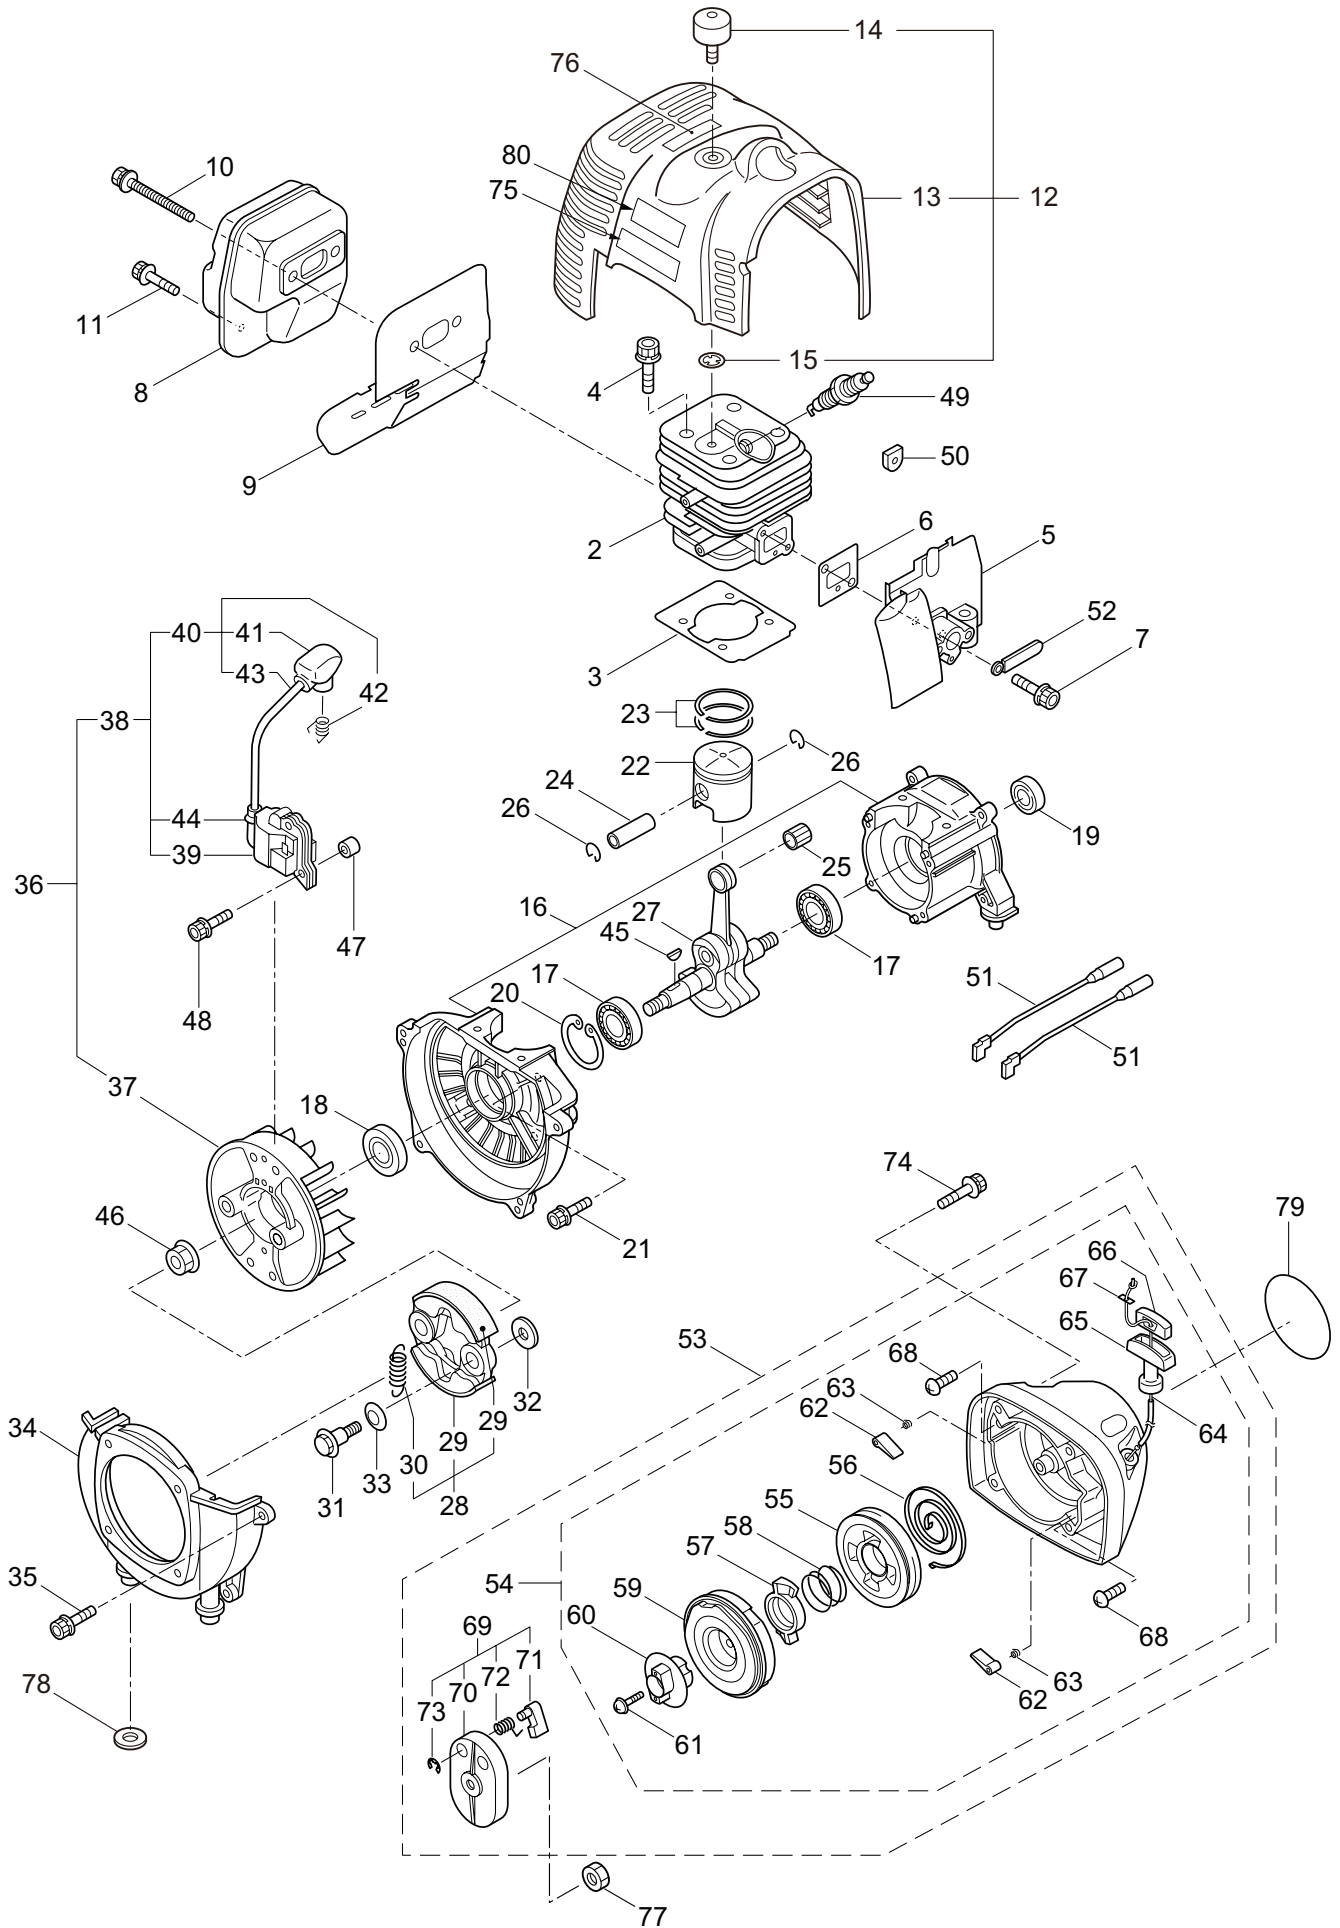

3. BC5020RS-01
ENGINE

Ref. No.	Part No.	Part Name	Q'ty	Remarks
3-46	262731	Nut,Rotor	1	M10
3-47	280381	Spacer	2	
3-48	283669	Cap Screw	2	M4x25
3-49	262483	Spark Plug	1	NGK BPMR6Y
3-50	281172	Grommet	1	
3-51	267492	Lead	2	130L
3-52	264588	Clamp	1	
3-53	282294	Recoil Starter Ass'y	1	Incl.54-73
3-54	282295	Starter Ass'y	1	Incl.55-68
3-55	280994	Pulley	1	
3-56	280995	Spiral Spring	1	
3-57	280996	Pawl	1	
3-58	280997	Return Spring	1	
3-59	283123	Spring Comp.	1	
3-60	280999	Plate	1	
3-61	281000	Set Screw	1	
3-62	281001	Pawl	2	
3-63	281002	Return Spring	2	
3-64	281004	Starter Rope	1	
3-65	262633	Starter Grip	1	
3-66	262981	Cap	1	
3-67	281005	Rope Stopper	1	
3-68	282622	Screw	2	
3-69	282623	Starter Pulley Ass'y	1	Incl.70-73
3-70	282282	Starter Pulley	1	
3-71	262636	Pawl	2	
3-72	262637	Return Spring	2	
3-73	262638	E-Ring	2	
3-74	261607	Cap Screw	4	M5x16
3-75	262714	Label	1	MARUYAMA
3-76	267561	Label	1	
3-77	126990	Nut	1	M8
3-78	285735	Packing	4	
3-79	283284	Label	1	REVERSE2/NE500
3-80	265694	Label	1