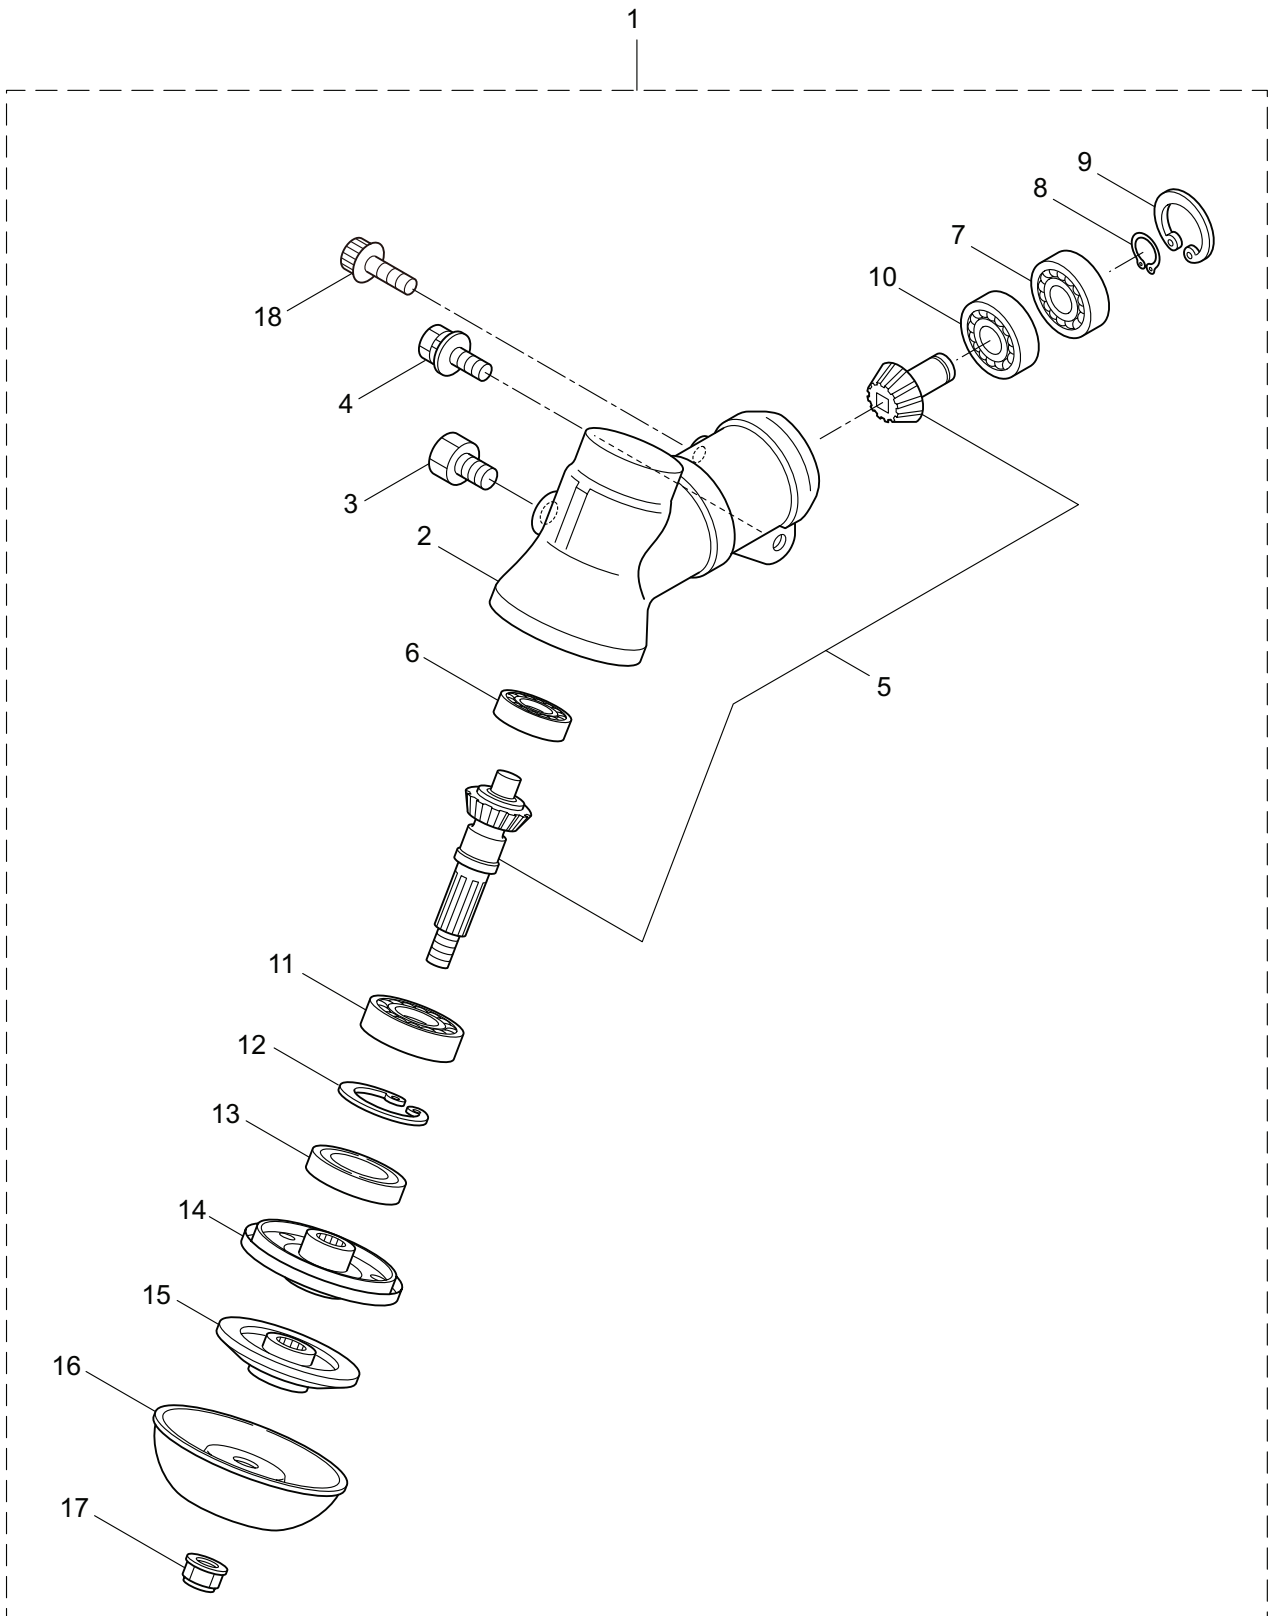

## CONTENTS

1. MAIN BODY .....	1 ~ 2
2. GEARCASE.....	3 ~ 4
3. ENGINE.....	5 ~ 8
4. CARBURETOR, FUEL TANK .....	9 ~ 12
5. ACCESSORIES .....	13 ~ 14

2014. 11.

P/N 523499-1

1. BC5020RS-01  
MAIN BODY

Ref. No.	Part No.	Part Name	Q'ty	Remarks
1-1	364120	BC5020RS-01	1	
1-2	222543	Clutch Case Ass'y	1	Incl.3-10
1-3	222544	Bearing Case	1	
1-4	012649	Bearing	1	#6201ZZ
1-5	016732	Snap Ring	1	#32
1-6	217045	Buffer (A)	1	
1-7	217046	Buffer (B)	1	
1-8	217047	Washer	1	
1-9	092033	Screw	4	M5x15
1-10	222370	Driveshaft Tube Adapter	1	
1-11	217134	Bolt	1	M6x30
1-12	222546	Clutch Drum	1	
1-13	222522	Driveshaft Ass'y	1	
1-14	224129	Driveshaft Tube	1	
1-15	223188	Label	1	
1-16	229386	Label	1	BC5020RS
1-17	228207	Label	1	
1-18	231143	Throttle Trigger	1	
1-19	231883	Hanging Bracket Ass'y	1	Incl.20
1-20	261762	Cap Screw	1	M5x14
1-21	228086	Hanging Strap Ass'y	1	
1-22	232104	Loop Handle Ass'y	1	Incl.23-25
1-23	226462	Loop Handle	1	
1-24	215608	Cap Screw	4	M5x30x16
1-25	081027	Nut	4	M5
1-26	219113	Cap Screw	4	M6x20
1-27	232092	Safety Cover Ass'y	1	Incl.28-34
1-28	231262	Safety Cover Ass'y	1	Incl.29,30
1-29	223180	Threaded Bracket	1	
1-30	221580	Screw	1	4x8
1-31	232093	Bracket Ass'y	1	Incl.32-34
1-32	223179	Bracket	1	
1-33	220632	Cap Screw	2	M6x30
1-34	231704	Washer	2	6x13xt1.0
1-35	231882	String Cutter Ass'y	1	Incl.36-38
1-36	230747	String Cutter	1	
1-37	261250	Cap Screw	1	M5x20
1-38	228325	Nut	1	
1-39	230748	Cover Extention	1	

2. BC5020RS-01  
GEARCASE

Ref. No.	Part No.	Part Name	Q'ty	Remarks
2-1	234837	Gearcase Ass'y	1	Incl.2-18
2-2	232850	Gearcase	1	
2-3	234109	Bolt	1	M8x8
2-4	217134	Bolt	1	M6x30
2-5	234349	Gear Set	1	
2-6	014490	Bearing	1	#6000
2-7	106933	Bearing	1	#6000Z
2-8	014210	Snap Ring	1	#10
2-9	054676	Snap Ring	1	#26
2-10	014490	Bearing	1	#6000
2-11	012544	Bearing	1	#6202
2-12	012380	Snap Ring	1	#35
2-13	232049	Oil Seal	1	D21355
2-14	232322	Bracket A Ass'y	1	
2-15	232052	Bracket B	1	
2-16	230849	Stabilizer	1	
2-17	232920	Nut	1	M10x1.25
2-18	217135	Bolt	1	M6x10