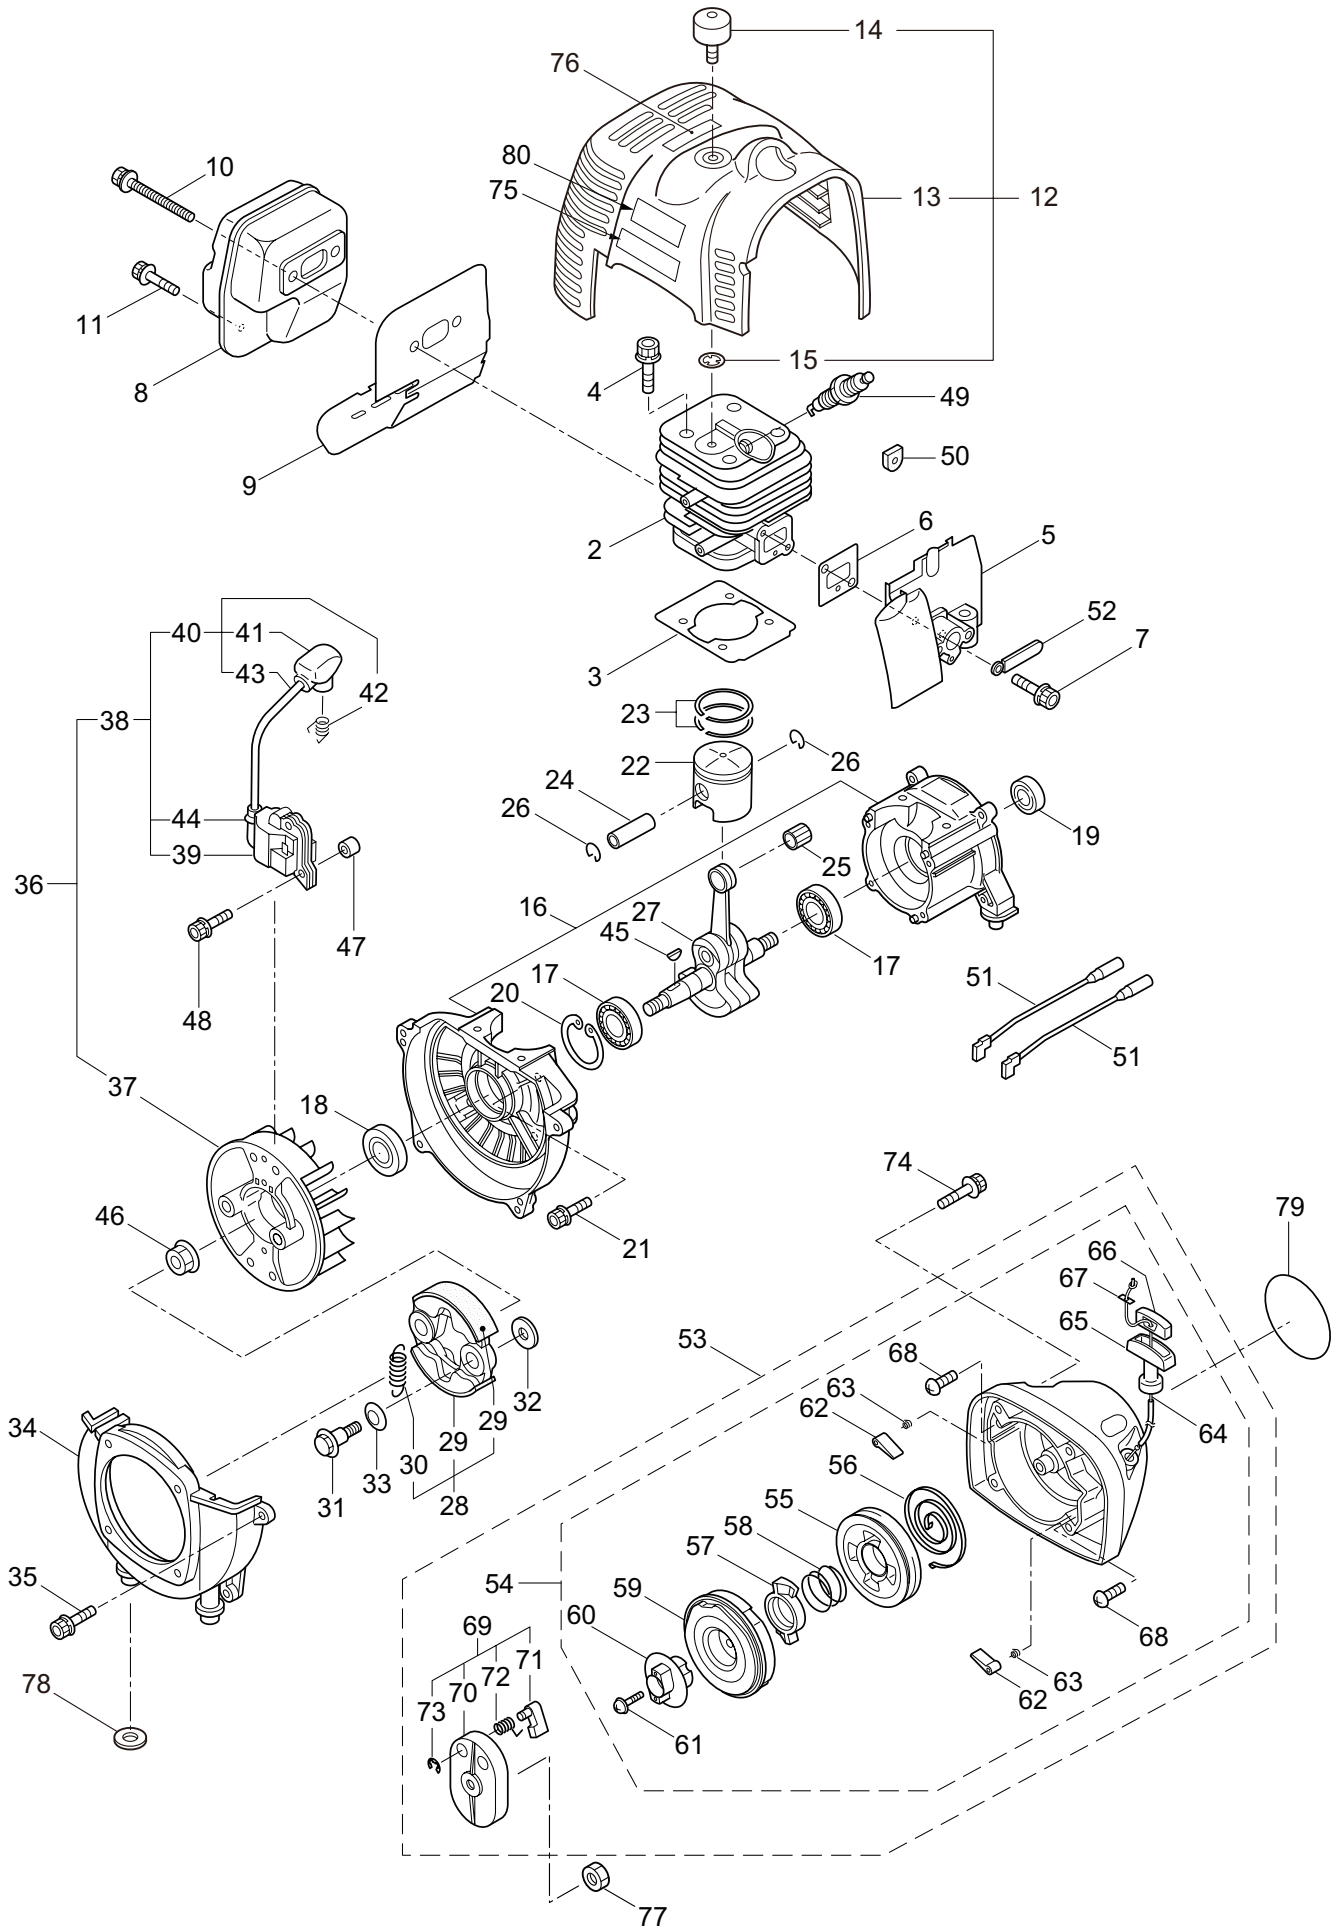

3. BC5020RS-01
ENGINE

Ref. No.	Part No.	Part Name	Q'ty	Remarks
3-1	858302	Engine	1	NE500/07
3-2	283076	Cylinder	1	New gasket required
3-3	282259	Gasket	1	
3-4	261612	Cap Screw	4	M5x30
3-5	282261	Insulator	1	New gasket required
3-6	282262	Gasket	1	
3-7	267290	Cap Screw	2	M5x20
3-8	282264	Muffler Comp.	1	
3-9	282271	Gasket	1	
3-10	266713	Cap Screw	2	M5x60
3-11	283315	Screw	1	M5x12W-12
3-12	286390	Top Cover Ass'y	1	Incl.13-15
3-13	282274	Top Cover	1	
3-14	285843	Knob	1	
3-15	286362	Washer	1	M6
3-16	282277	Crankcase	1	
3-17	262658	Bearing	2	#6202C3
3-18	262660	Oil Seal	1	TC15357
3-19	262565	Oil Seal	1	ISCD15257
3-20	012380	Snap Ring	1	#35
3-21	261612	Cap Screw	4	M5x30
3-22	283675	Piston	1	
3-23	282941	Piston Ring	2	(2)Required
3-24	262749	Piston Pin	1	
3-25	262659	Bearing,Needle	1	KTV111414EG01B2
3-26	262479	Clip,Piston Pin	2	
3-27	283038	Crankshaft/Conn.Rod Ass'y	1	
3-28	282743	Clutch Ass'y	1	Incl.29,30
3-29	282624	Clutch Shoe	2	(2)required
3-30	263617	Spring,Clutch	1	2.3-44.8L
3-31	283671	Cap Screw	2	M8x1.25
3-32	262683	Washer	2	8x22xt1.2
3-33	262682	Wave Washer	2	
3-34	282285	Fan Cover	1	
3-35	261250	Cap Screw	4	M5x20
3-36	282287	Magneto Ass'y	1	Incl.37-44
3-37	282288	Rotor/Fan	1	
3-38	282289	Ignition Coil Ass'y	1	Incl.39-44
3-39	267572	Coil	1	
3-40	282290	Spark Plug Wire Ass'y	1	Incl.41-43
3-41	282292	Plug Boot	1	
3-42	261075	Connector	1	
3-43	282291	Spark Plug Wire	1	
3-44	261072	Cap	1	
3-45	261076	Woodruff Key	1	3x10